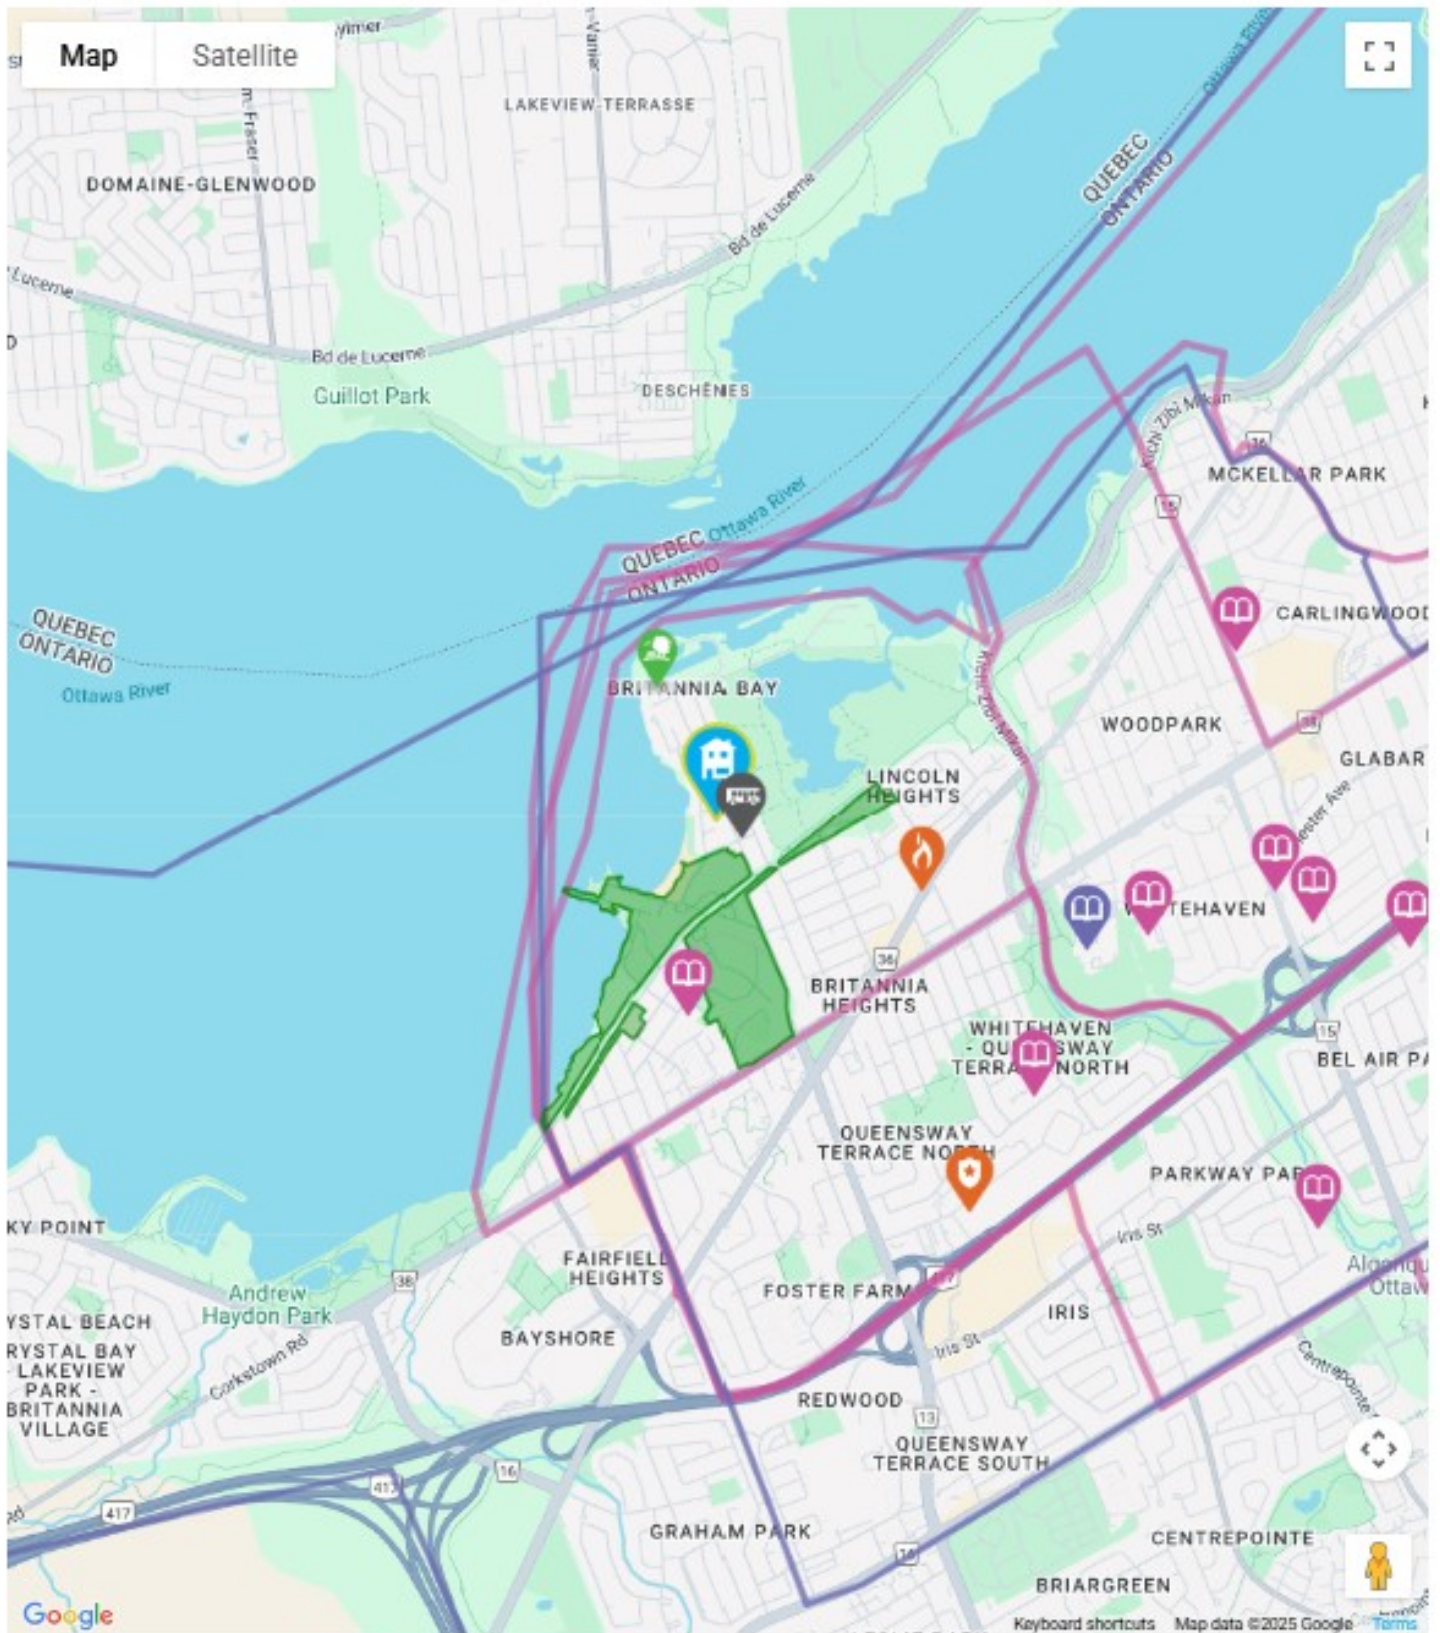

## The nearest police facility is Ottawa Central/West Police (Nepean)

1.92 KM away

**Address** 2670 Queensview Drive, Ottawa, ON K2B 8K1, Canada

<http://www.ottawapolice.ca...>

-  Elementary Schools
-  Middle Schools
-  High Schools
-  Transit
-  Safety
-  Elementary Attendance Zone
-  Middle Attendance Zone
-  High Attendance Zone
-  Parks